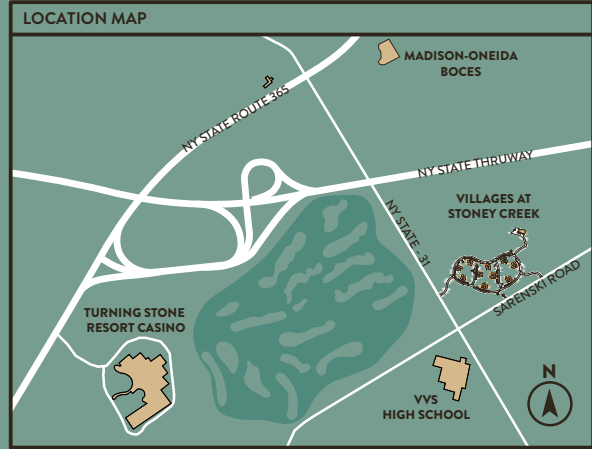

PROPERTY MAP

NYS ROUTE - 31

LEGEND	
	DRIVES/PARKING
	BUILDINGS
	LAWN AREAS
	WATER
	BUS SHELTERS