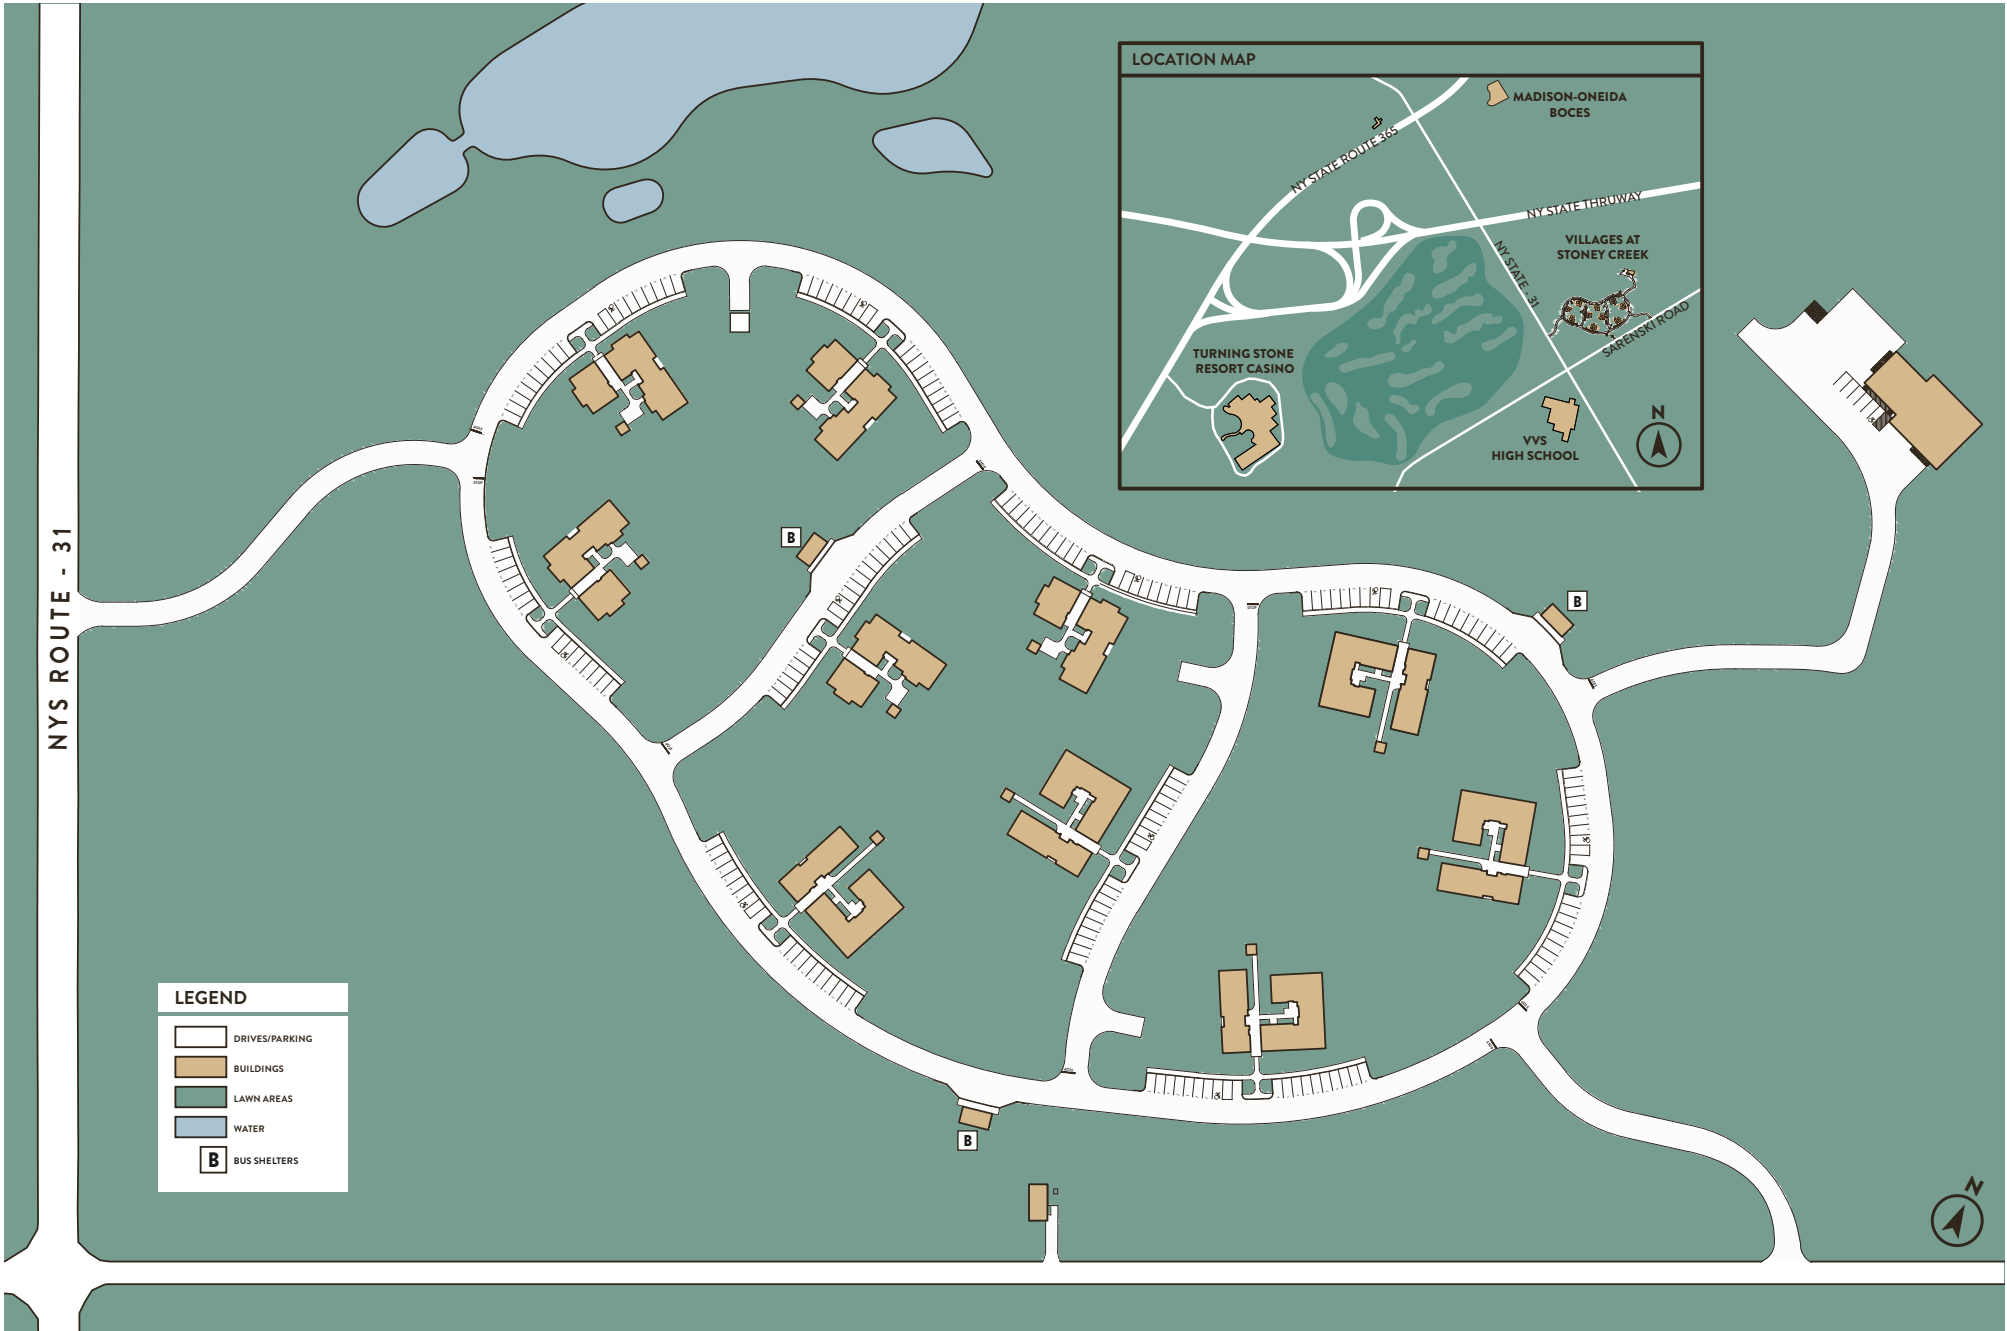

PROPERTY MAP

NYS ROUTE - 31

LEGEND	
	DRIVES/PARKING
	BUILDINGS
	LAWN AREAS
	WATER
	BUS SHELTERS